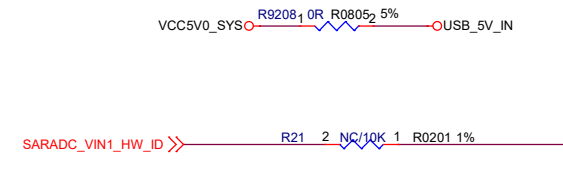

1000M

Size	Title: Radxa_E23	REV
	Page Name: GPIO+VCC_Connector	v1.1
Date: Wednesday, January 12, 2022	Sheet 1	of 6

Size	Title: Radxa_E23	REV
	Page Name: High Speed Serial_Connector	v1.1
Date: Wednesday, January 12, 2022	Sheet 2 of 6	

SARADC_VIN1_HW_ID	Rup	Rdown	ADC	
Version_1	10K	DNP	1023	1.8V
			852	1.5V
			681	1.2V
			512	0.9V
			340	0.6V
			170	0.3V
			0	0V

Size	Title: Radxa_E23	REV
	Page Name: IO_Connector	v1.1
Date: Wednesday, January 12, 2022	Sheet 3 of 6	