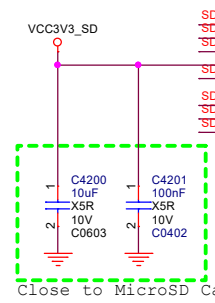

1000M

Size	Title: Radxa_E23	REV
	Page Name: GPIO+VCC_Connector	v1.1
Date: Wednesday, January 12, 2022	Sheet 1	of 6

Size	Title: Radxa_E23	REV
	Page Name: High Speed Serial_Connector	v1.1
Date: Wednesday, January 12, 2022	Sheet 2 of 6	

SARADC_VIN1_HW_ID	Rup	Rdown	ADC	
Version_1	10K	DNP	1023	1.8V
			852	1.5V
			681	1.2V
			512	0.9V
			340	0.6V
			170	0.3V
			0	0V

Size	Title: Radxa_E23	REV
	Page Name: IO_Connector	v1.1
Date: Wednesday, January 12, 2022	Sheet 3 of 6	

Close to MicroSD Card

J4200
TFP09-2-12B
TF-CKT01-009D

MicroSD Card