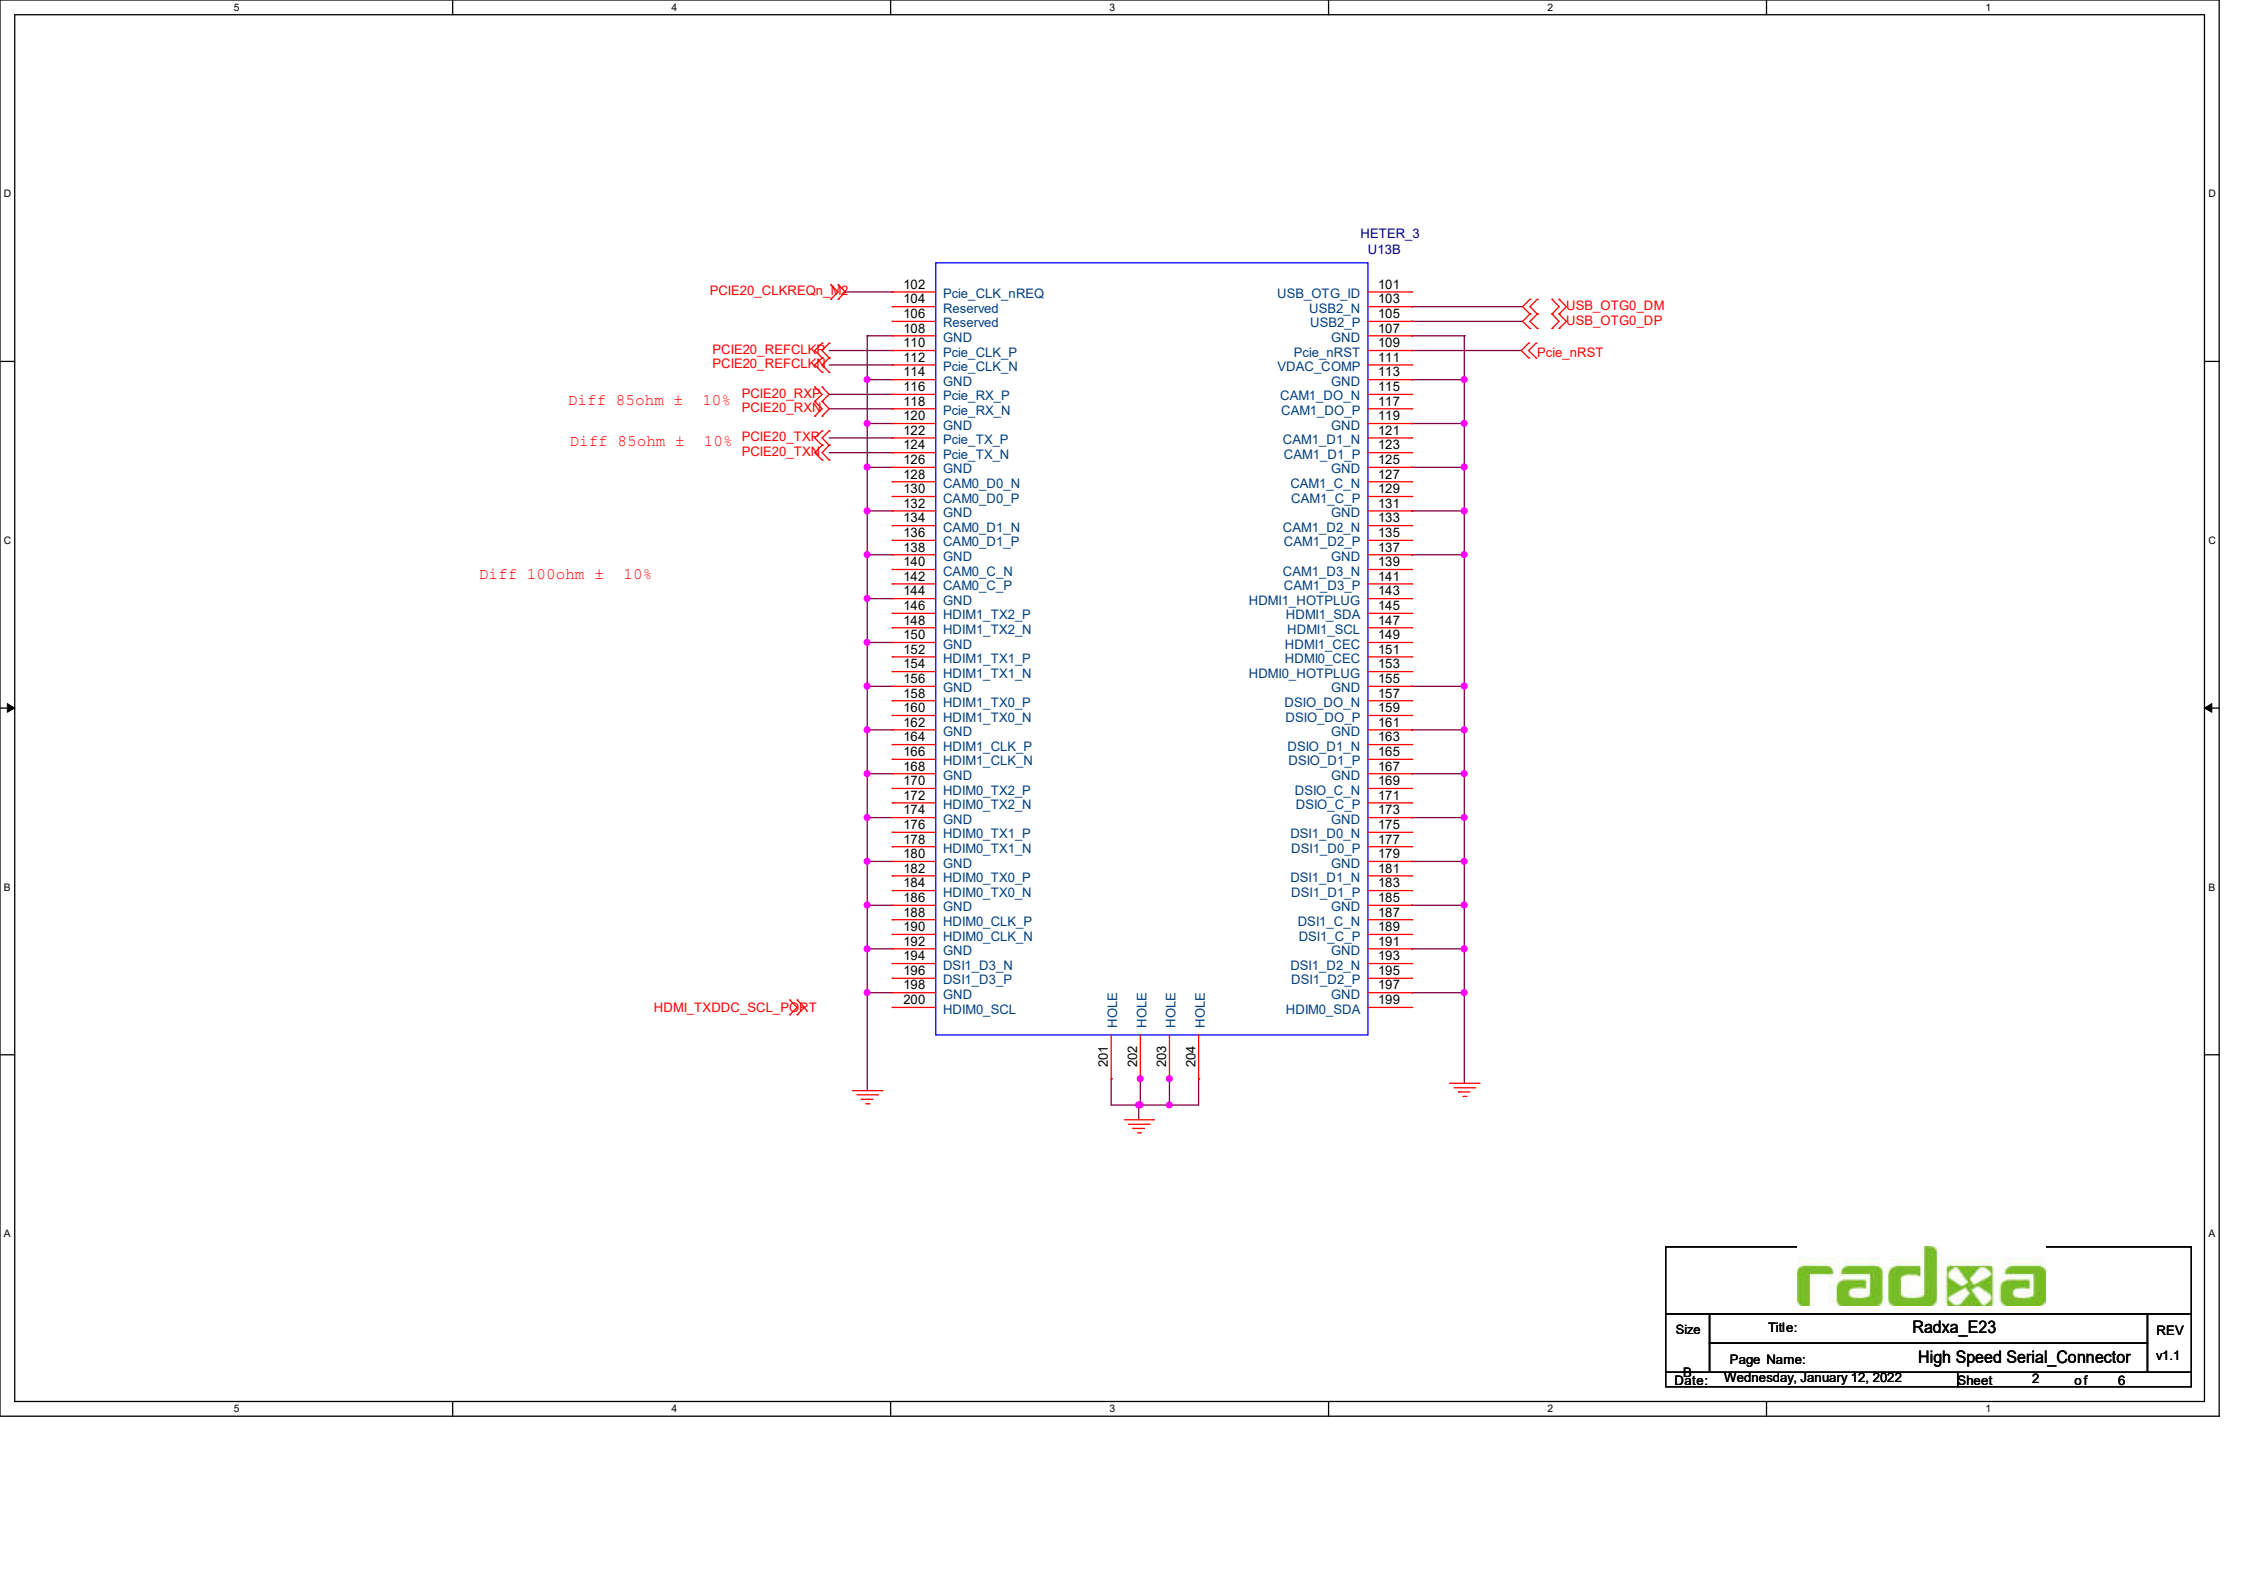

1000M

Size	Title: Radxa_E23	REV
	Page Name: GPIO+VCC_Connector	v1.1
Date: Wednesday, January 12, 2022	Sheet 1	of 6

Size	Title: Radxa_E23	REV
	Page Name: High Speed Serial_Connector	v1.1
Date: Wednesday, January 12, 2022	Sheet 2 of 6	

SARADC_VIN1_HW_ID	Rup	Rdown	ADC	
Version_1	10K	DNP	1023	1.8V
			852	1.5V
			681	1.2V
			512	0.9V
			340	0.6V
			170	0.3V
			0	0V

Size	Title: Radxa_E23	REV
	Page Name: IO_Connector	v1.1
Date: Wednesday, January 12, 2022	Sheet 3 of 6	

Close to MicroSD Card

J4200
TFP09-2-12B
TF-CKT01-009D

MicroSD Card