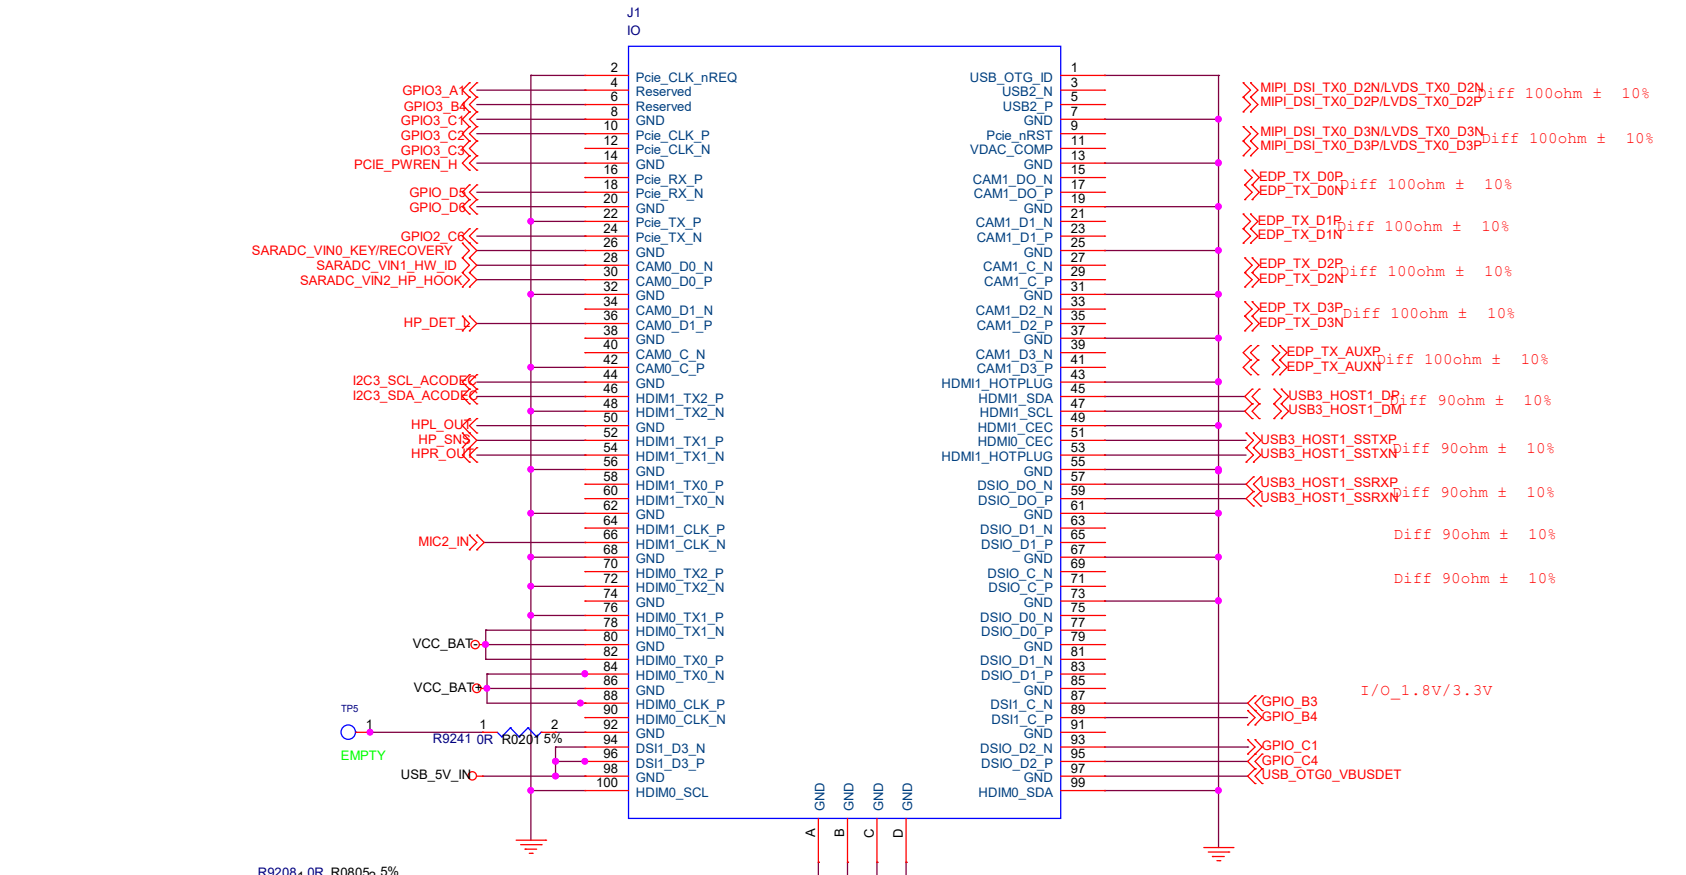

1000M

Size	Title: Radxa_E23	REV
	Page Name: GPIO+VCC_Connector	v1.1
Date: Wednesday, January 12, 2022	Sheet 1	of 6

Size	Title: Radxa_E23	REV
	Page Name: High Speed Serial_Connector	v1.1
Date: Wednesday, January 12, 2022	Sheet 2 of 6	

SARADC_VIN1_HW_ID	Rup	Rdown	ADC	
Version_1	10K	DNP	1023	1.8V
			852	1.5V
			681	1.2V
			512	0.9V
			340	0.6V
			170	0.3V
			0	0V

Size	Title: Radxa_E23	REV
	Page Name: IO_Connector	v1.1
Date: Wednesday, January 12, 2022	Sheet 3 of 6	

Close to MicroSD Card

J4200
TFP09-2-12B
TF-CKT01-009D

MicroSD Card