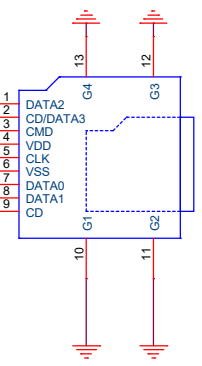

Close to MicroSD Card

J4200
TFP09-2-12B
TF-CKT01-009D

MicroSD Card