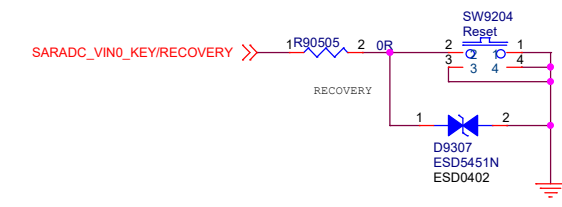

1000M

Size	Title: Radxa_E23	REV
	Page Name: GPIO+VCC_Connector	v1.1
Date: Wednesday, January 12, 2022	Sheet 1	of 6

Size	Title: Radxa_E23	REV
	Page Name: High Speed Serial_Connector	v1.1
Date: Wednesday, January 12, 2022	Sheet 2 of 6	

SARADC_VIN1_HW_ID	Rup	Rdown	ADC	
Version_1	10K	DNP	1023	1.8V
			852	1.5V
			681	1.2V
			512	0.9V
			340	0.6V
			170	0.3V
			0	0V

Size	Title: Radxa_E23	REV
	Page Name: IO_Connector	v1.1
Date: Wednesday, January 12, 2022	Sheet 3 of 6	