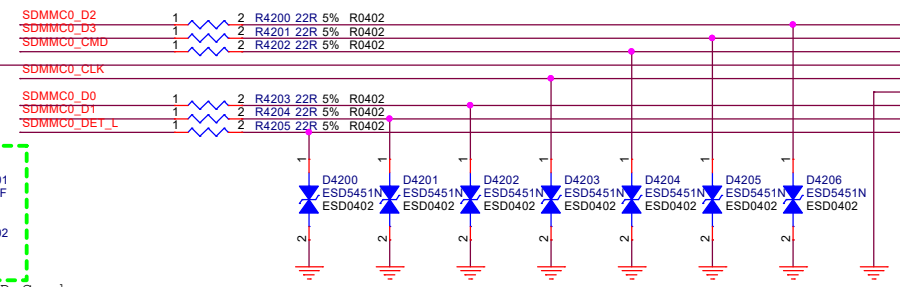

1000M

Size	Title: Radxa_E23	REV
	Page Name: GPIO+VCC_Connector	v1.1
Date: Wednesday, January 12, 2022	Sheet 1	of 6

Size	Title: Radxa_E23	REV
	Page Name: High Speed Serial_Connector	v1.1
Date: Wednesday, January 12, 2022	Sheet 2 of 6	

SARADC_VIN1_HW_ID	Rup	Rdown	ADC	
Version_1	10K	DNP	1023	1.8V
			852	1.5V
			681	1.2V
			512	0.9V
			340	0.6V
			170	0.3V
			0	0V

Size	Title: Radxa_E23	REV
	Page Name: IO_Connector	v1.1
Date: Wednesday, January 12, 2022	Sheet 3 of 6	

Close to MicroSD Card

J4200
TFP09-2-12B
TF-CKT01-009D

MicroSD Card