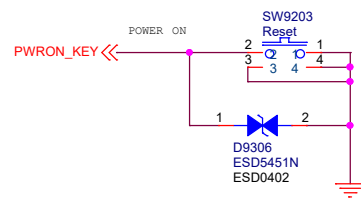

1000M

Size	Title: Radxa_E23	REV
	Page Name: GPIO+VCC_Connector	v1.1
Date: Wednesday, January 12, 2022	Sheet 1	of 6

Size	Title: Radxa_E23	REV
	Page Name: High Speed Serial_Connector	v1.1
Date: Wednesday, January 12, 2022	Sheet 2 of 6	

SARADC_VIN1_HW_ID	Rup	Rdown	ADC	
Version_1	10K	DNP	1023	1.8V
			852	1.5V
			681	1.2V
			512	0.9V
			340	0.6V
			170	0.3V
			0	0V

Size	Title: Radxa_E23	REV
	Page Name: IO_Connector	v1.1
Date: Wednesday, January 12, 2022	Sheet 3 of 6	